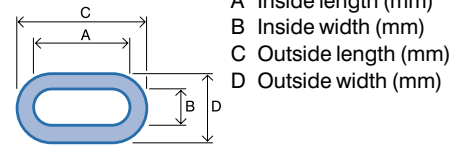

- 801P 1.6mm x 100m
 802P 2.2mm x 56m
 803M 2.8mm x 60m
 804M 3.0mm x 58m
 806L 3.5mm x 56m
 807L 4.0mm x 52m
 808L 5.0mm x 38m
 810L 6.0mm x 36m
 814L 8mm x 20m
 817L 10mm x 10m

£/metre
£ 1.17
£ 1.54
£ 1.68
£ 1.98
£ 2.05
£ 2.68
£ 3.96
£ 4.94
£ 7.35
£ 14.31

All the above are supplied by the reel.

Black Chain

- 873 3mm x 30m
 874 4mm x 30m
 875 5mm x 25m
 876 6mm x 15m

£/metre
£ 1.95
£ 2.65
£ 3.88
£ 4.62

Measurements

The table below shows detailed measurements of case hardened and electro galvanised chains.

Size	A	B	C	D
1.6mm	12.8	4.3	16.0	7.5
2.2mm	15	5.5	19.5	10
2.8mm	17.5	6.5	23.0	12
3mm	19	7.0	25.0	13
3.5mm	20	7.5	26.5	14.5
4mm	20.5	8.0	28.5	16
5mm	23	9.5	33.0	19.5
6mm	29	11.0	41.0	23.0
8mm	32	13.5	47.0	28.5
10mm	40	17.5	59.5	38