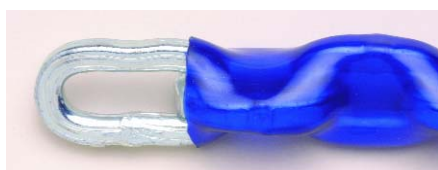

Section 3: Cable and Security Chain

Prices valid at time of printing but may change without notice. Current prices are available from our sales office.

Quad Link Chain (Rockwell 57/59)

Compound alloy, electro galvanised, double heat treated, with blue thermo shrunk sleeving.

This standard thickness quad link chain offers a very high degree of resistance to attack from sawing, bolt croppers and hammers.

8mm quad (square) link chain corresponds to 9mm round link.

777	10mm x 1m Quad Link	£ 24.69
778	10mm x 1.2m Quad Link	£ 29.69
779	10mm x 1.5m Quad Link	£ 36.69
780	10mm x 2m Quad Link	£ 48.36

10mm quad (square) link chain corresponds to 11.25mm round link.

Quad Link + End Link

1085B00	Quad Link with extended end link 10mm x 1.2m	£ 28.18
1086B00	Quad Link with extended end link 10mm x 1.6m	£ 36.30

Sleeveless Quad Chain

R10X2	10mm x 2m Quad Link	£ 38.80
R10X5	10mm x 5m Quad Link	£ 96.85
R10X10	10mm x 10m Quad Link	£ 193.71

Gold Chain

Depth case hardened, zinc passivated, no sleeving.

1063B00	100cm x 10mm Case Hardened Chain	£20.12
1064B00	200cm x 10mm Case Hardened Chain	£39.18
1065B00	300cm x 10mm Case Hardened Chain	£58.82
1069B00	500cm x 10mm Case Hardened Chain	£99.16
1066B00	100cm x 13mm Case Hardened Chain	£30.58
1067B00	200cm x 13mm Case Hardened Chain	£59.30
1068B00	300cm x 13mm Case Hardened Chain	£88.92